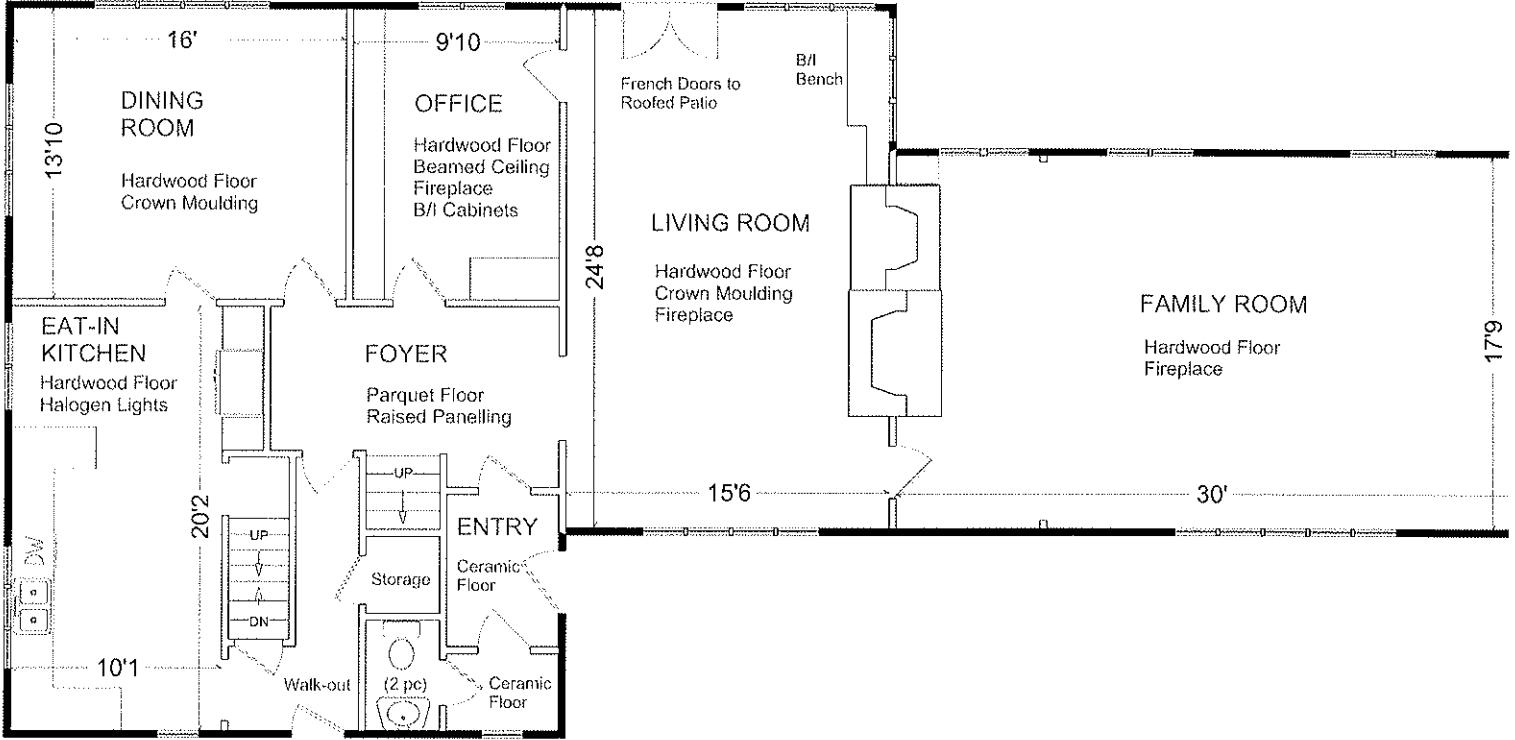

7 RIVERSIDE TRAIL

MAIN LEVEL (1,860 sq. ft.)

LOWER LEVEL (1,335 sq. ft.)

7 RIVERSIDE TRAIL

LOFT (700 sq. ft.)

ANDREA MORRISON

Sales Representative

(416) 762-8255

Royal LePage Real Estate Services Ltd.

Please note: Measurements may not be 100% accurate. Floor plans are provided for convenience and are to be used as a guideline only.

FloorPlans Unlimited (416) 766-7479

SECOND LEVEL (1,815 sq. ft.)