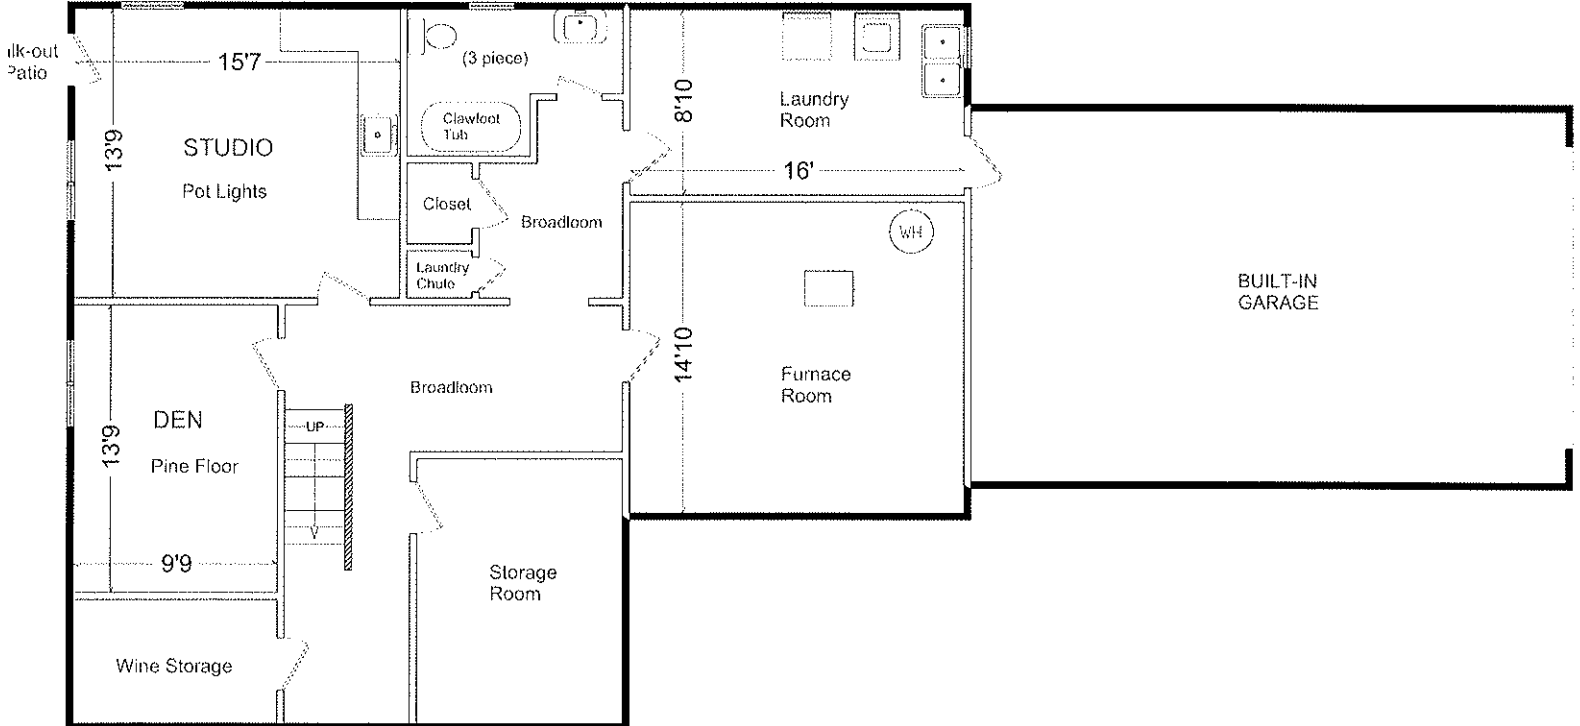

7 RIVERSIDE TRAIL

MAIN LEVEL (1,860 sq. ft.)

LOWER LEVEL (1,335 sq. ft.)

7 RIVERSIDE TRAIL

LOFT (700 sq. ft.)

ANDREA MORRISON

Sales Representative

(416) 762-8255

Royal LePage Real Estate Services Ltd.

Please note: Measurements may not be 100% accurate. Floor plans are provided for convenience and are to be used as a guideline only.

FloorPlans Unlimited (416) 766-7479

SECOND LEVEL (1,815 sq. ft.)