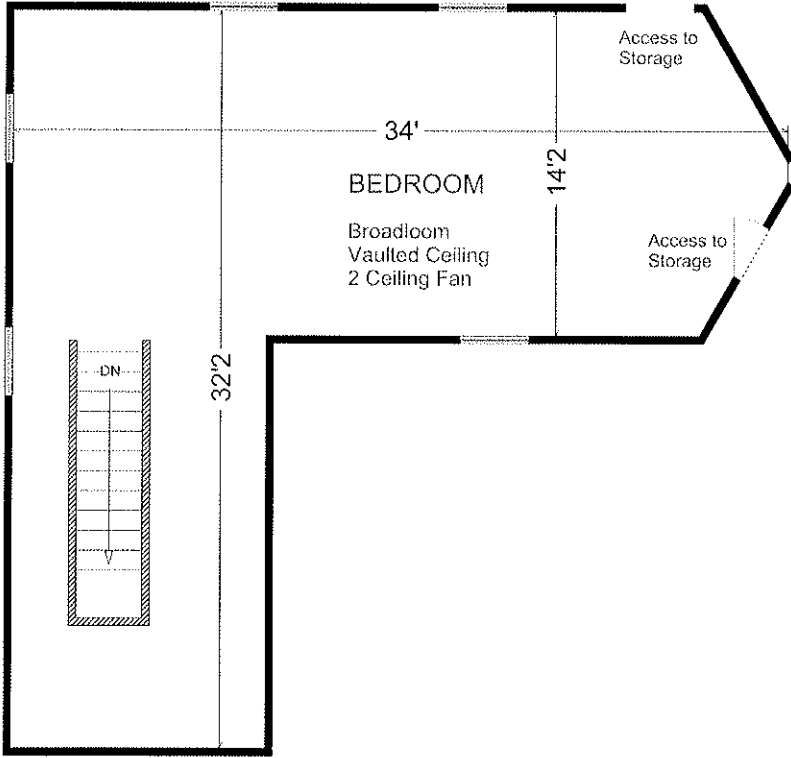

7 RIVERSIDE TRAIL

MAIN LEVEL (1,860 sq. ft.)

LOWER LEVEL (1,335 sq. ft.)

7 RIVERSIDE TRAIL

LOFT (700 sq. ft.)

ANDREA MORRISON

Sales Representative

(416) 762-8255

Royal LePage Real Estate Services Ltd.

Please note: Measurements may not be 100% accurate. Floor plans are provided for convenience and are to be used as a guideline only.

FloorPlans Unlimited (416) 766-7479

SECOND LEVEL (1,815 sq. ft.)